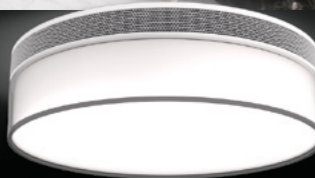

- Natural white
- Cool white
- Warm white

Switchable Dimmable LED IP65 Fire Rated Downlight

Fully dimmable from most standard wall dimmers, and also includes the power converter. The light output is equivalent to a 50W GU10 halogen lamp, but due to the latest LED technology it uses 85% less energy, helping to save money and the environment.

LEEI

1 Gang Kinetic Switch

LEEN

2 Gang Kinetic Switch

LEEO

3 Gang Kinetic Switch

LEEP

The new wireless Kinetic Switching system allows you to turn on your kitchen, bedroom or bathroom lighting in three different ways:

- Manually by using the Switch
- Smart Phone or Tablet
- Alexa or Google Home.

Easy to install anywhere in the home using screws or adhesive pads (supplied), and onto a variety of smooth surfaces such as glass, marble and tiles. No wiring or batteries eliminates the need for installing back boxes, channelling walls or adjusting decor.

Kinetic Wireless Receiver IP67 rated LEEQ