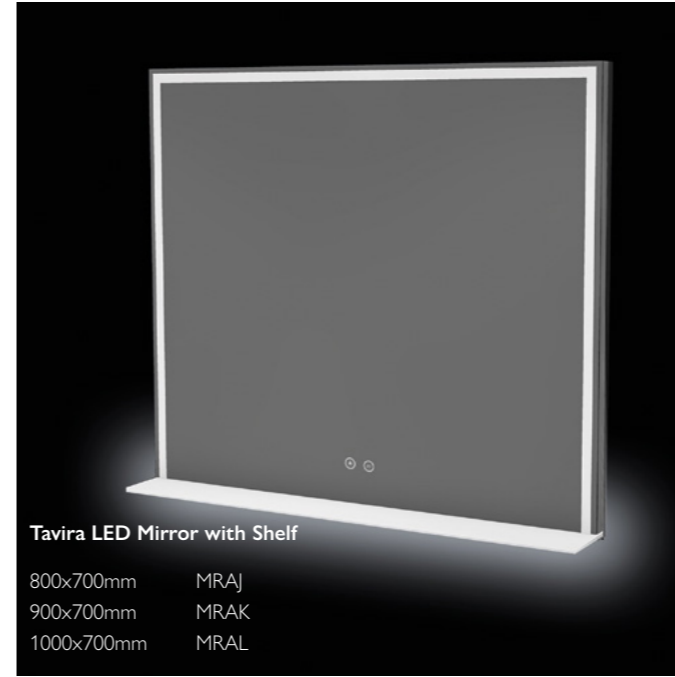

**Globe Plus Smart Mirror**

700x500mm MRAA  
 800x600mm MRAB  
 600x800mm MRAC

**Lixa LED Mirror**

740x900mm MRAF  
 1000x900mm MRAG  
 1200x900mm MRAH

**Tavira LED Mirror with Shelf**

800x700mm MRAJ  
 900x700mm MRAK  
 1000x700mm MRAL

**Orba LED Mirror**

1000x1000mm MRAO

**Cante Black Dimmable Led Mirror**  
 W600 x H800mm

MRAD

**Led Illumination, Touch Sensor**  
 W500 x H700mm

MTLB

**Digital Clock, Magnifier, And Touch Sensor**  
 W600mm x H500mm