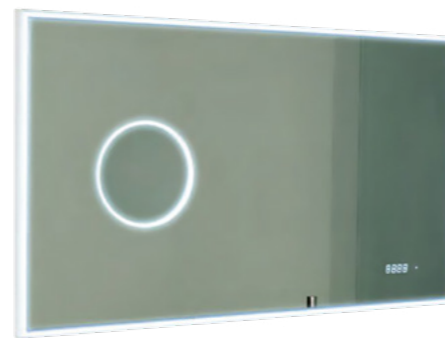

**Globe Plus Smart Mirror**

700x500mm MRAA  
 800x600mm MRAB  
 600x800mm MRAC

**Lixa LED Mirror**

740x900mm MRAF  
 1000x900mm MRAG  
 1200x900mm MRAH

**Tavira LED Mirror with Shelf**

800x700mm MRAJ  
 900x700mm MRAK  
 1000x700mm MRAL

**Orba LED Mirror**

1000x1000mm MRAO

**Cante Black Dimmable Led Mirror**  
 W600 x H800mm

MRAD

**Led Illumination, Touch Sensor**  
 W500 x H700mm

MTLB

**Digital Clock, Magnifier, And Touch Sensor**  
 W600mm x H500mm

MTLCA

**Led Touch Sensor Mirror With Strip Lighting**  
 W400 x D55 x H600mm  
 0.6W

MLL

**LED Mirror**  
 LED illumination, including magnifying mirror,  
 de-mist, shaving socket & infrared sensor.  
 W800 x H600 x D45mm