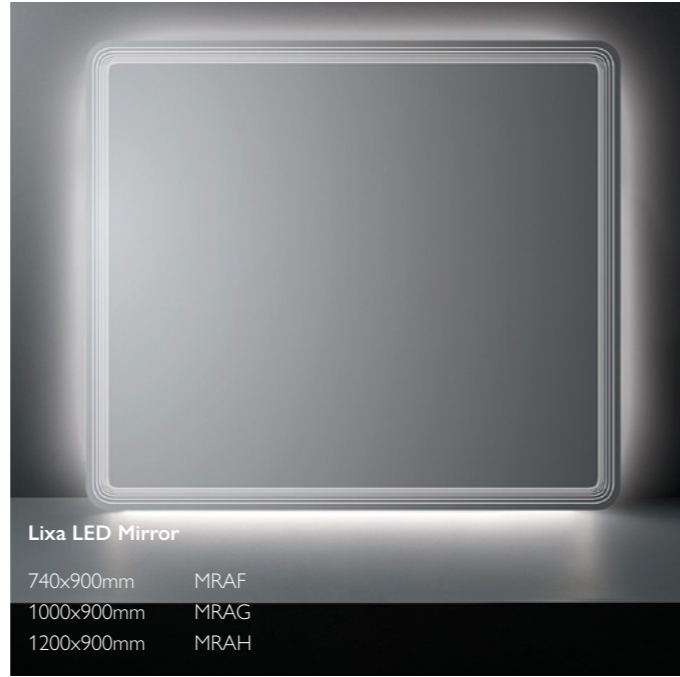

**Globe Plus Smart Mirror**

700x500mm MRAA  
 800x600mm MRAB  
 600x800mm MRAC

**Lixa LED Mirror**

740x900mm MRAF  
 1000x900mm MRAG  
 1200x900mm MRAH

**Tavira LED Mirror with Shelf**

800x700mm MRAJ  
 900x700mm MRAK  
 1000x700mm MRAL

**Orba LED Mirror**

1000x1000mm MRAO

**Cante Black Dimmable Led Mirror**  
 W600 x H800mm

MRAD

**Led Illumination, Touch Sensor**  
 W500 x H700mm

MTLB

**Digital Clock, Magnifier, And Touch Sensor**  
 W600mm x H500mm

MTLCA

**Led Touch Sensor Mirror With Strip Lighting**  
 W400 x D55 x H600mm  
 0.6W

MLL

**LED Mirror**  
 LED illumination, including magnifying mirror,  
 de-mist, shaving socket & infrared sensor.  
 W800 x H600 x D45mm

MTLC

**Led Touch Sensor Mirror With Demister Pad**  
 W500 x D31 x H700mm  
 W600 x D31 x H800mm

MLG  
 MLH

**Led Illumination, Touch Sensor**  
 W500mm x H700mm

MTLA

**Led Touch Sensor Mirror With Demister Pad**  
 W500 x D30 x H700mm  
 16W